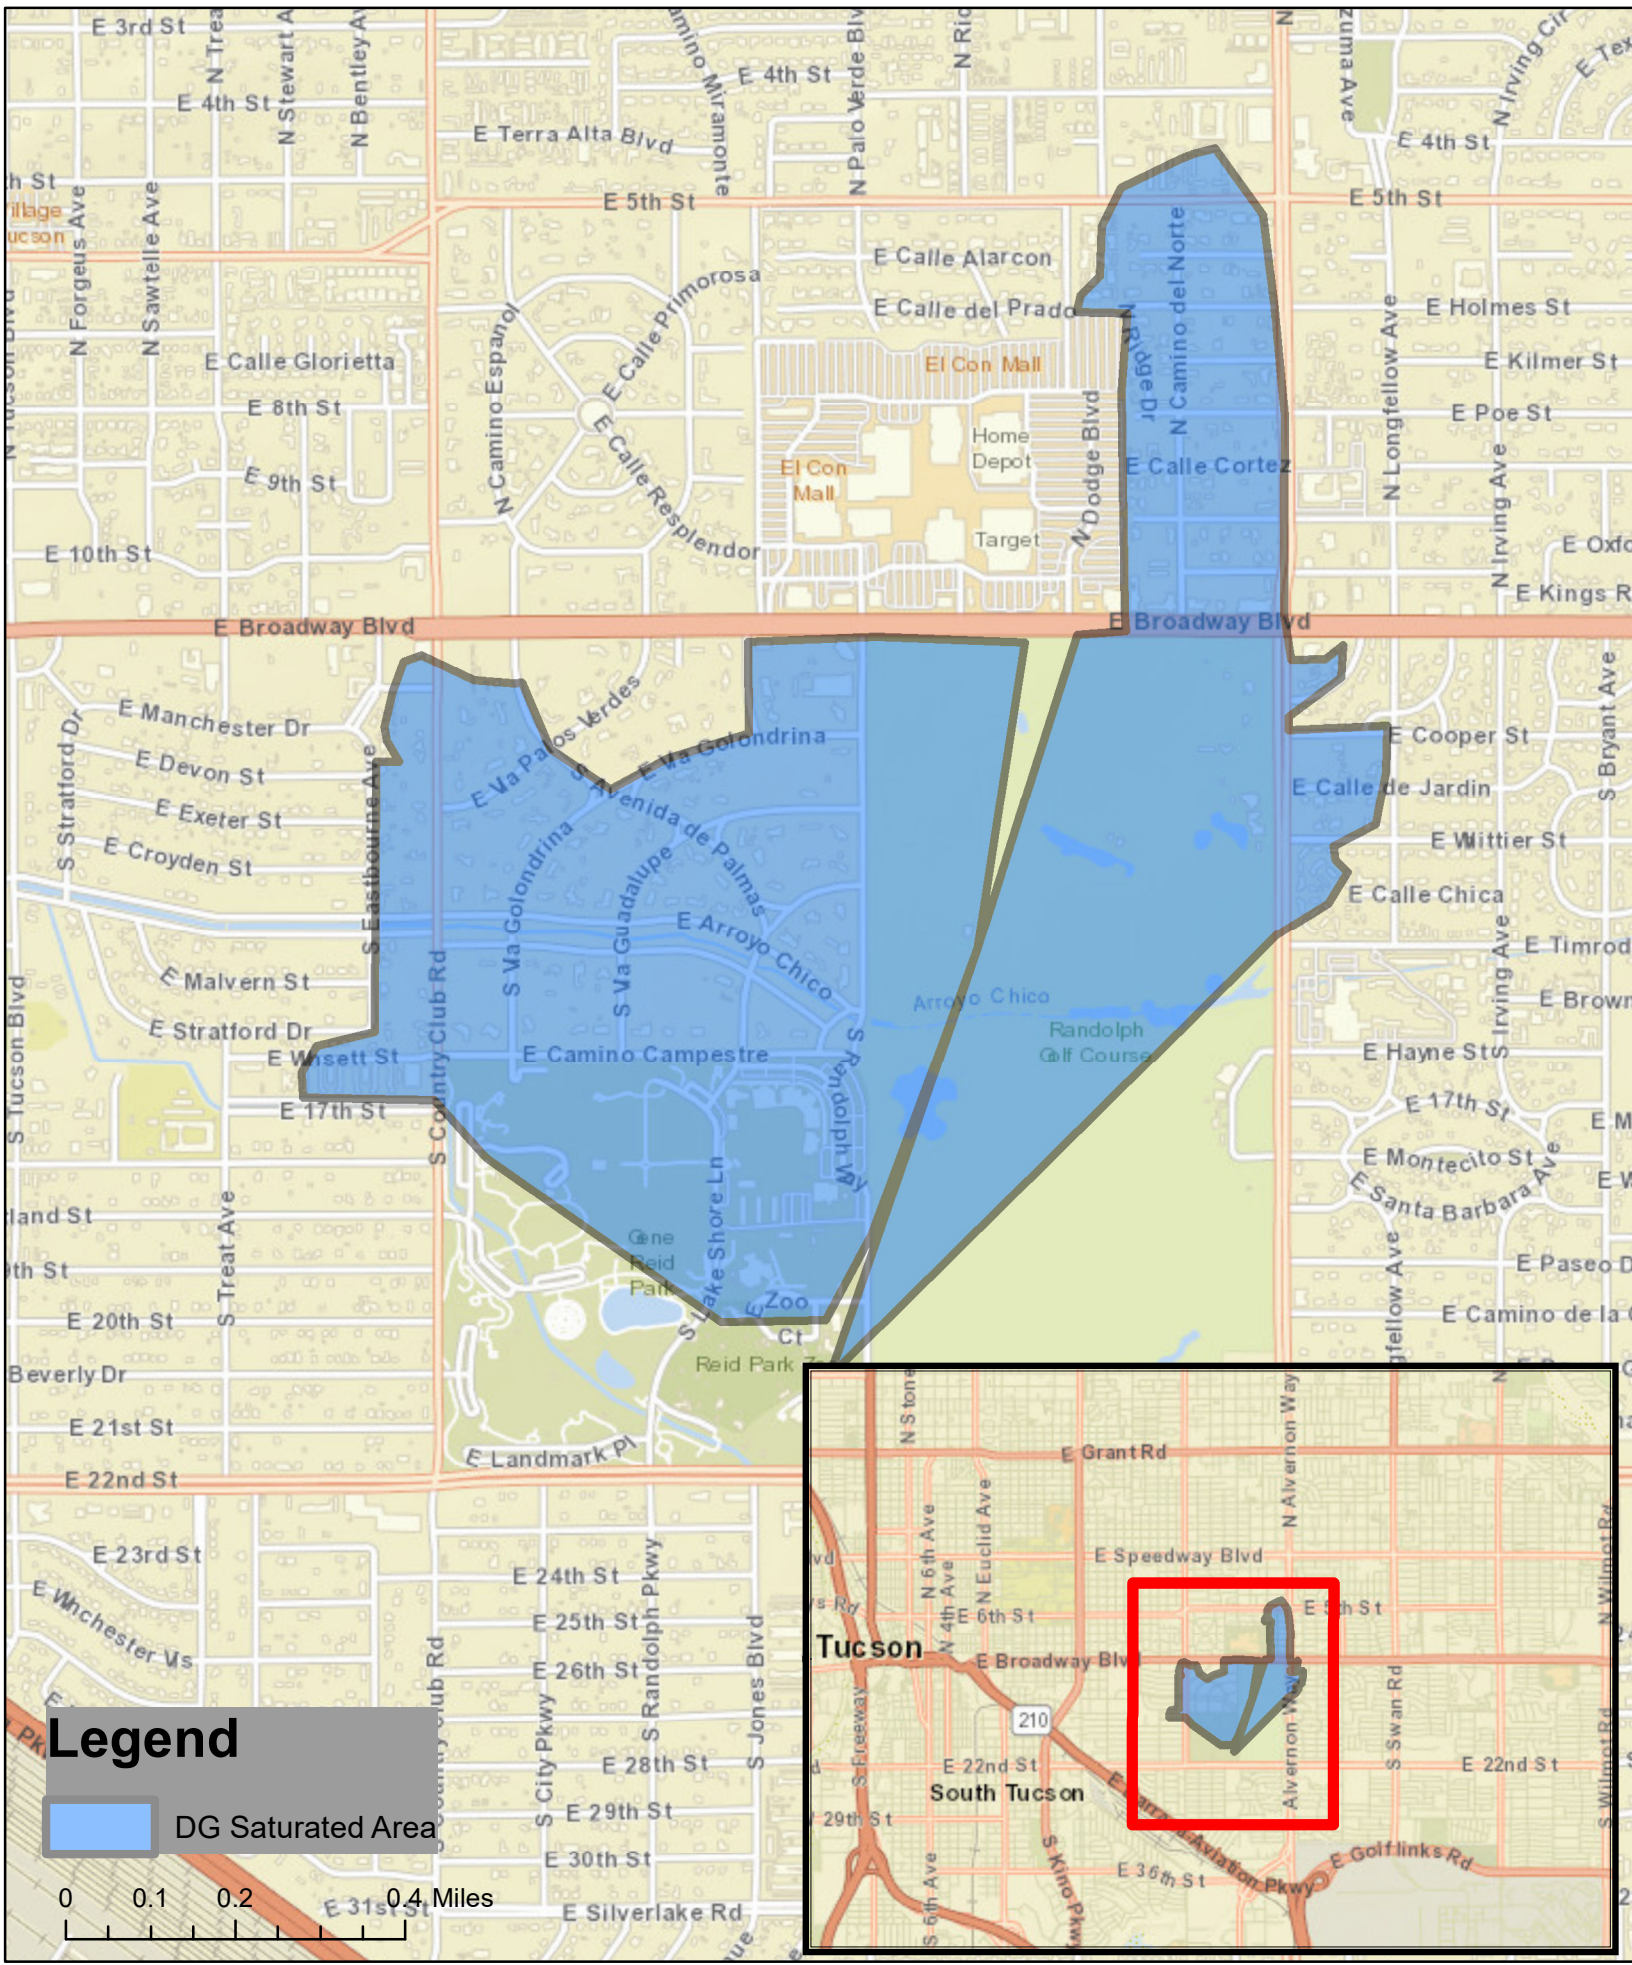

DG Saturation: El Con - Reid Park

Legend

 DG Saturated Area